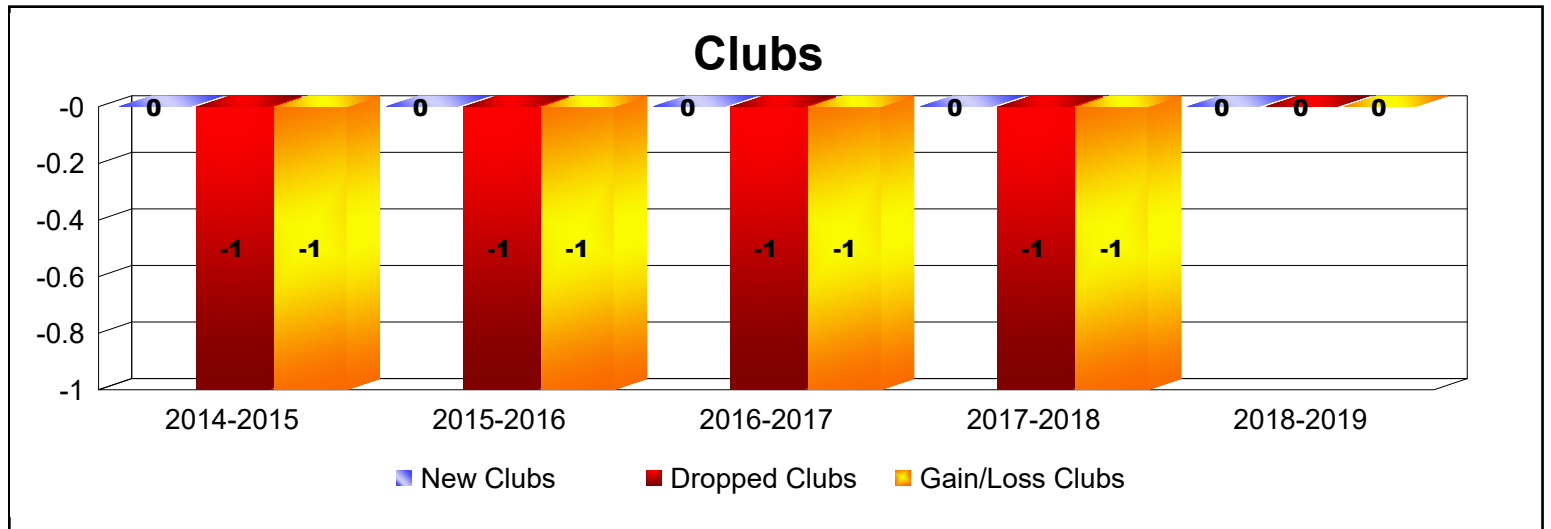

Year	New Clubs	Dropped Clubs	Gain/ Loss Clubs	New Members	Charter Members	Reinstate Members	Transfer Members	Total Member Added	Total Members Dropped	Gain/ Loss Members
2014-2015	0	-1	-1	101	1	6	11	119	-177	-58
2015-2016	0	-1	-1	106	1	2	8	117	-116	1
2016-2017	0	-1	-1	98	1	8	6	113	-152	-39
2017-2018	0	-1	-1	89	0	1	4	94	-163	-69
2018-2019	0	0	0	66	0	8	4	78	-95	-17
<b>Average</b>	<b>0</b>	<b>-1</b>	<b>-1</b>	<b>92</b>	<b>1</b>	<b>5</b>	<b>7</b>	<b>104</b>	<b>-141</b>	<b>-36</b>

Year	New Clubs	Dropped Clubs	Gain/ Loss Clubs	New Members	Charter Members	Reinstate Members	Transfer Members	Total Member Added	Total Members Dropped	Gain/ Loss Members
2014-2015	1	0	1	12	34	0	0	46	-23	23
2015-2016	0	0	0	21	0	0	0	21	-17	4
2016-2017	1	0	1	10	22	0	1	33	-38	-5
2017-2018	0	-1	-1	10	1	0	0	11	-41	-30
2018-2019	0	0	0	18	0	0	1	19	-9	10
<b>Average</b>	<b>0</b>	<b>0</b>	<b>0</b>	<b>14</b>	<b>11</b>	<b>0</b>	<b>0</b>	<b>26</b>	<b>-26</b>	<b>0</b>