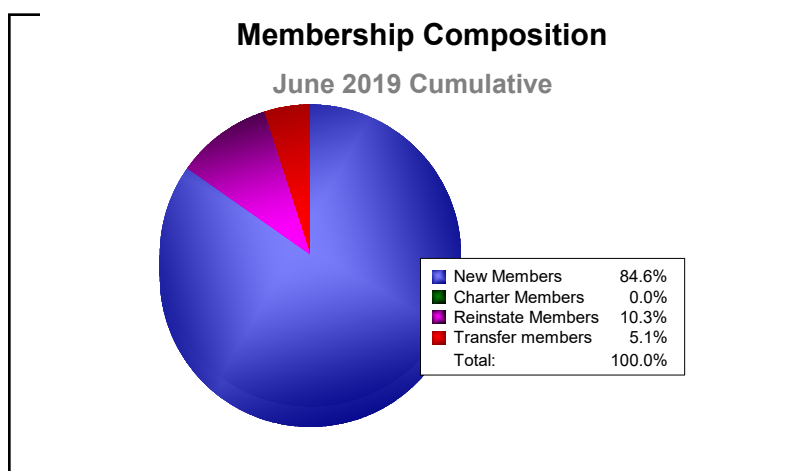

Year	New Clubs	Dropped Clubs	Gain/ Loss Clubs	New Members	Charter Members	Reinstate Members	Transfer Members	Total Member Added	Total Members Dropped	Gain/ Loss Members
2014-2015	0	-1	-1	101	1	6	11	119	-177	-58
2015-2016	0	-1	-1	106	1	2	8	117	-116	1
2016-2017	0	-1	-1	98	1	8	6	113	-152	-39
2017-2018	0	-1	-1	89	0	1	4	94	-163	-69
2018-2019	0	0	0	66	0	8	4	78	-95	-17
<b>Average</b>	<b>0</b>	<b>-1</b>	<b>-1</b>	<b>92</b>	<b>1</b>	<b>5</b>	<b>7</b>	<b>104</b>	<b>-141</b>	<b>-36</b>

Year	New Clubs	Dropped Clubs	Gain/ Loss Clubs	New Members	Charter Members	Reinstate Members	Transfer Members	Total Member Added	Total Members Dropped	Gain/ Loss Members
2014-2015	1	0	1	12	34	0	0	46	-23	23
2015-2016	0	0	0	21	0	0	0	21	-17	4
2016-2017	1	0	1	10	22	0	1	33	-38	-5
2017-2018	0	-1	-1	10	1	0	0	11	-41	-30
2018-2019	0	0	0	18	0	0	1	19	-9	10
<b>Average</b>	<b>0</b>	<b>0</b>	<b>0</b>	<b>14</b>	<b>11</b>	<b>0</b>	<b>0</b>	<b>26</b>	<b>-26</b>	<b>0</b>