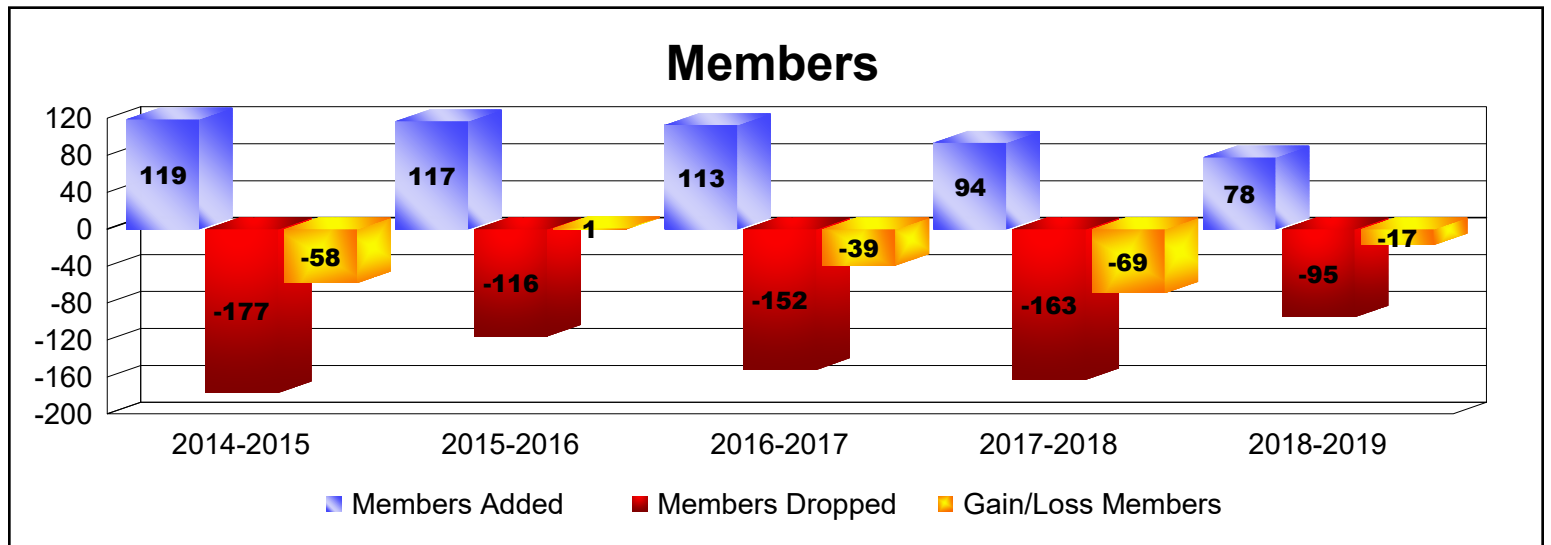

Year	New Clubs	Dropped Clubs	Gain/ Loss Clubs	New Members	Charter Members	Reinstate Members	Transfer Members	Total Member Added	Total Members Dropped	Gain/ Loss Members
2014-2015	0	-1	-1	101	1	6	11	119	-177	-58
2015-2016	0	-1	-1	106	1	2	8	117	-116	1
2016-2017	0	-1	-1	98	1	8	6	113	-152	-39
2017-2018	0	-1	-1	89	0	1	4	94	-163	-69
2018-2019	0	0	0	66	0	8	4	78	-95	-17
<b>Average</b>	<b>0</b>	<b>-1</b>	<b>-1</b>	<b>92</b>	<b>1</b>	<b>5</b>	<b>7</b>	<b>104</b>	<b>-141</b>	<b>-36</b>

Year	New Clubs	Dropped Clubs	Gain/ Loss Clubs	New Members	Charter Members	Reinstate Members	Transfer Members	Total Member Added	Total Members Dropped	Gain/ Loss Members
2014-2015	1	0	1	12	34	0	0	46	-23	23
2015-2016	0	0	0	21	0	0	0	21	-17	4
2016-2017	1	0	1	10	22	0	1	33	-38	-5
2017-2018	0	-1	-1	10	1	0	0	11	-41	-30
2018-2019	0	0	0	18	0	0	1	19	-9	10
<b>Average</b>	<b>0</b>	<b>0</b>	<b>0</b>	<b>14</b>	<b>11</b>	<b>0</b>	<b>0</b>	<b>26</b>	<b>-26</b>	<b>0</b>