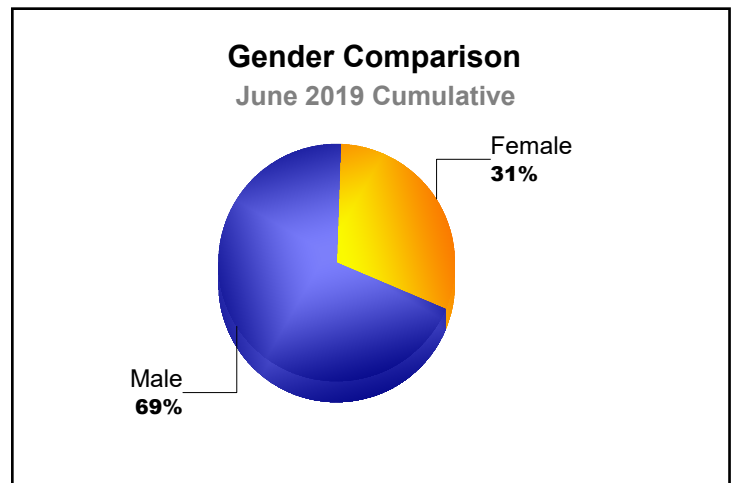

Year	New Clubs	Dropped Clubs	Gain/ Loss Clubs	New Members	Charter Members	Reinstate Members	Transfer Members	Total Member Added	Total Members Dropped	Gain/ Loss Members
2014-2015	0	-1	-1	101	1	6	11	119	-177	-58
2015-2016	0	-1	-1	106	1	2	8	117	-116	1
2016-2017	0	-1	-1	98	1	8	6	113	-152	-39
2017-2018	0	-1	-1	89	0	1	4	94	-163	-69
2018-2019	0	0	0	66	0	8	4	78	-95	-17
<b>Average</b>	<b>0</b>	<b>-1</b>	<b>-1</b>	<b>92</b>	<b>1</b>	<b>5</b>	<b>7</b>	<b>104</b>	<b>-141</b>	<b>-36</b>